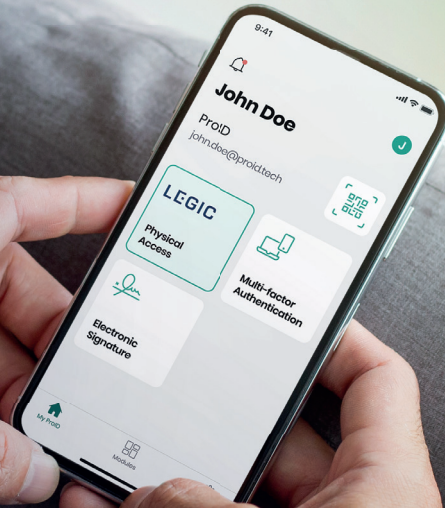

ProID Mobile

ProID

# Ultimate Employee Identity

Are you interested in multi-factor authentication, electronic signing or access control via a mobile app? We offer **all in one single solution**.

Multi-Factor Authentication

## What is ProID Mobile?

ProID Mobile offers an employee-focused, multi-factor authentication (MFA) solution for seamless access to various systems and applications. It also allows users to remotely electronically sign documents, making work processes smoother and more efficient.