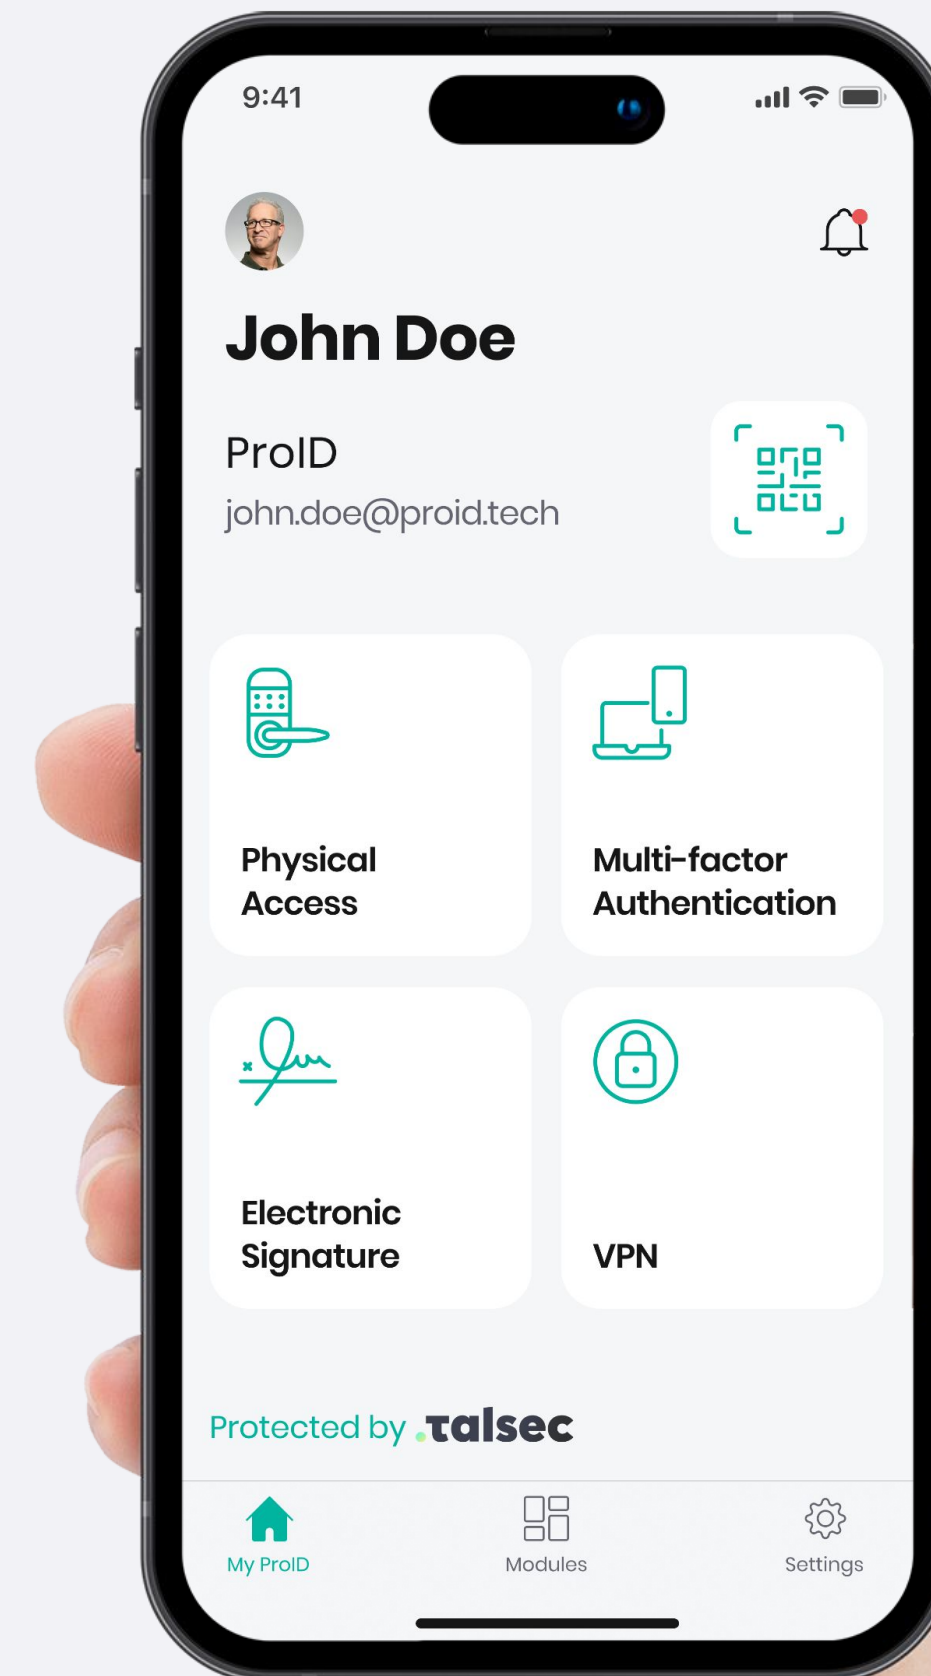

Let's meet!

- ✓ seamless ProID integration within your infrastructure
- ✓ how ProID makes security easier for your employees and simplifies identity administration
- ✓ use cases & suitable tools for MFA and digital signatures
- ✓ free PoC in your company